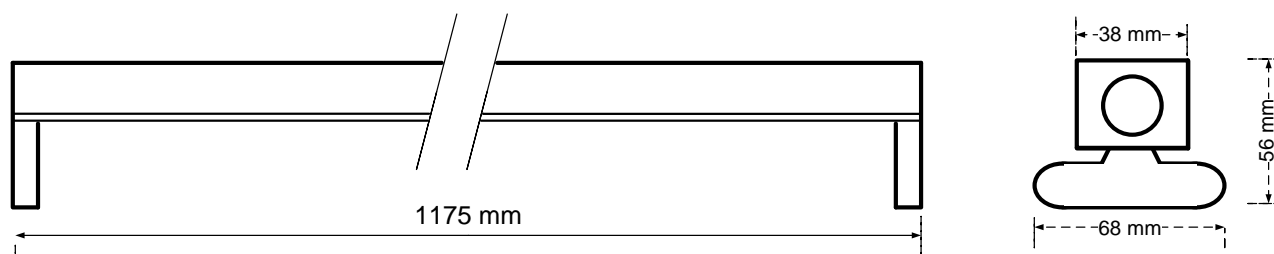

805-043

General Information

Order Code	805-043
Product Description	CYFELCO B T5 2X28
Application	Offices, shops, educational and public centres, etc.
Installation	Ceiling Surface Mounted Luminaire
Luminaire type	Slim Line Batten for T5 Lamps
Light Source	T5 Fluorescent Tube
Number of light sources	2 pcs (not included)
Gear	Vossloh-Schwabe Electronic Ballast (HF)
Dimming	Not Dimmable
Standards	2014/30/EU Electromagnetic Compatibility Directive 2014/35/EU Low Voltage Directive
CE mark	Yes
Warranty	X years

Electrical Data

Lamp Power	28 W
Input voltage	220-240 V
Input Frequency	50-60 Hz
Protection class	Class I

Mechanical Characteristics

Housing Material	Sheet steel 0,5mm
Surface Finish	White powder coating (RAL 9003)
Ingress protection code	IP 20 [Finger-protected]
Mechanical impact protection code	IK03
Dimensions LxWxH	1175x38x56mm

Logistics

Packing	1 pc per resistant carton
Net weight	xx kg
Gross weight	xx kg
Volume	Xx m ³

Dimensional Drawing

ELMASCO INDUSTRIES S.A.

Head Office : 44 K. Palama, 14343 N. Chalkidona, Athens, Greece

Production Plant : Ag. Adrianos, 21100 Nafplio, Greece